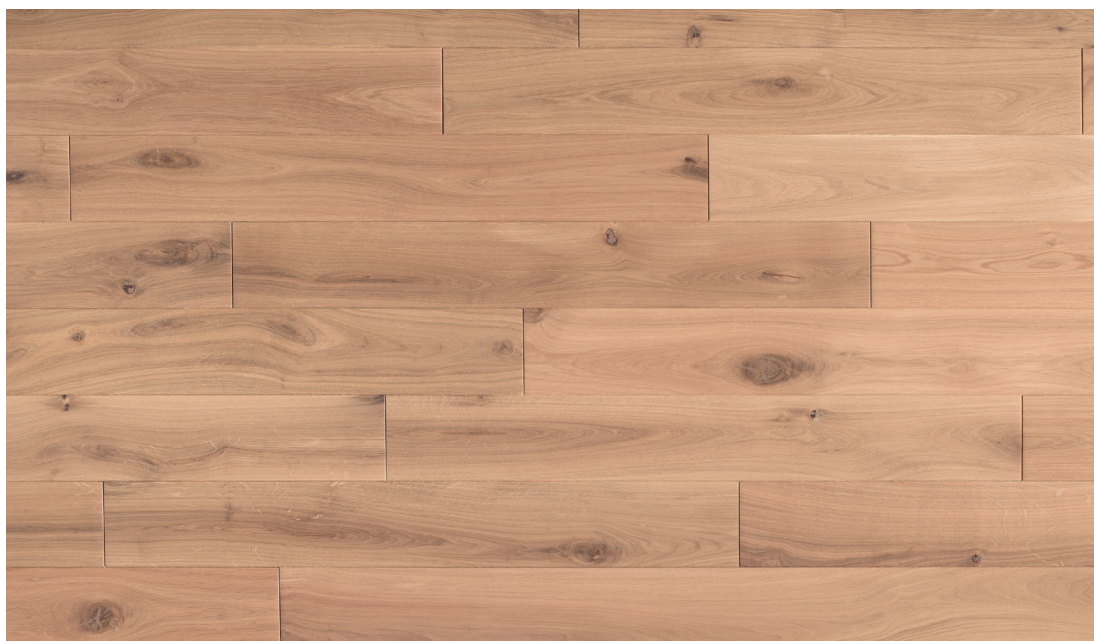

VIENNA 120 Rustic AB+

GRADING DESCRIPTION

Texture	Slightly brushed
Grading	Very rustic
Colour variation	Medium
Knots	
Sound knots	Ø ≤ 50mm
Unsound knots	Ø ≤ 30mm
Bark	Not allowed
Sapwood	Max 1/3 of plank
End crack	Length max. of 5 cm; width 1 mm
Surface crack	Width 1 mm, no limit in length
Insect hole	Not allowed
Decay	Not allowed
Blue/yellow stain	Not allowed
Sound heart	Allowed
Machine marks	Not allowed

THIS PICTURE IS AN INDICATION OF THE GRADING AS DESCRIBED

GRADING DESCRIPTION - 2 CRITERIA

Knots

Scale from (rigid) parquet without knots up to planks with more and larger knots

Colour variation

From little colour variation/sapwood to bigger colour variation/sapwood